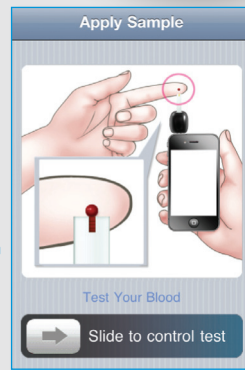

SMART

*Blood glucose  
monitoring system*

for use  
with  
iPhone

# HOW TO PERFORM THE TEST...

**1**  
Open app  
**2in1. SMART.**

**4**  
Slide to  
control test.

**2**  
Slide to  
control test.

**3**  
Slide to  
blood test.

VPD, Bled, d.o.o.  
Pot na Lisice 4, 4260 Bled  
Slovenia, EU