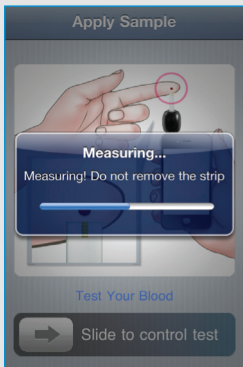

SMART

*Blood glucose  
monitoring system*

for use  
with  
iPhone

# HOW TO PERFORM THE TEST...

**1**  
Open app  
**2in1. SMART.**

**4**  
Slide to  
control test.

**2**  
Slide to  
control test.

**3**  
Slide to  
blood test.

VPD, Bled, d.o.o.  
Pot na Lisice 4, 4260 Bled  
Slovenia, EU