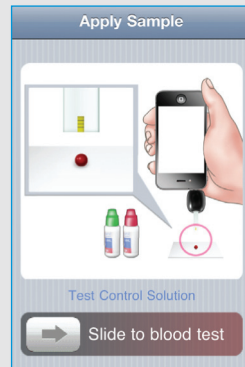

SMART

*Blood glucose  
monitoring system*

for use  
with  
iPhone

# HOW TO PERFORM THE TEST...

**1**  
Open app  
**2in1. SMART.**

**4**  
Slide to  
control test.

**2**  
Slide to  
control test.

**3**  
Slide to  
blood test.

VPD, Bled, d.o.o.  
Pot na Lisice 4, 4260 Bled  
Slovenia, EU